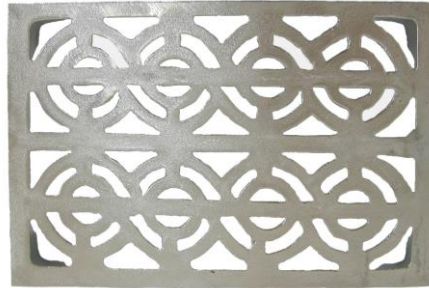

BRICK VENTS (SUB FLOOR VENTS)

The small details are the difference between an average renovation and a complete transformation. These brick vents reproduced from a traditional design in low maintenance aluminium provide that often overlooked touch.

Single Brick Vent
230 x 75mm
Weight – 0.26kg

Double Brick Vent
230 x 155mm
Weight – 0.48kg

ROSETTES / PLAQUES

These decorative aluminium rosettes and plaques create an elegant feature to complete the look of security doors, gates, fencing, balustrading, furniture and more. Attached simply with screws or welded to your creation.

R1
70mm Ø x 10mm
Weight – 0.06kg

R2
65mm Ø x 12mm
Weight – 0.06kg

R3
70mm Ø x 12mm
Weight – 0.07kg

R4
130mm [] x 14mm
Weight – 0.28kg

R5
110mm Ø x 25mm
Weight – 0.23kg

Lion Head Plaque (LHP)
130mm Ø x 45mm
Weight – 0.38kg